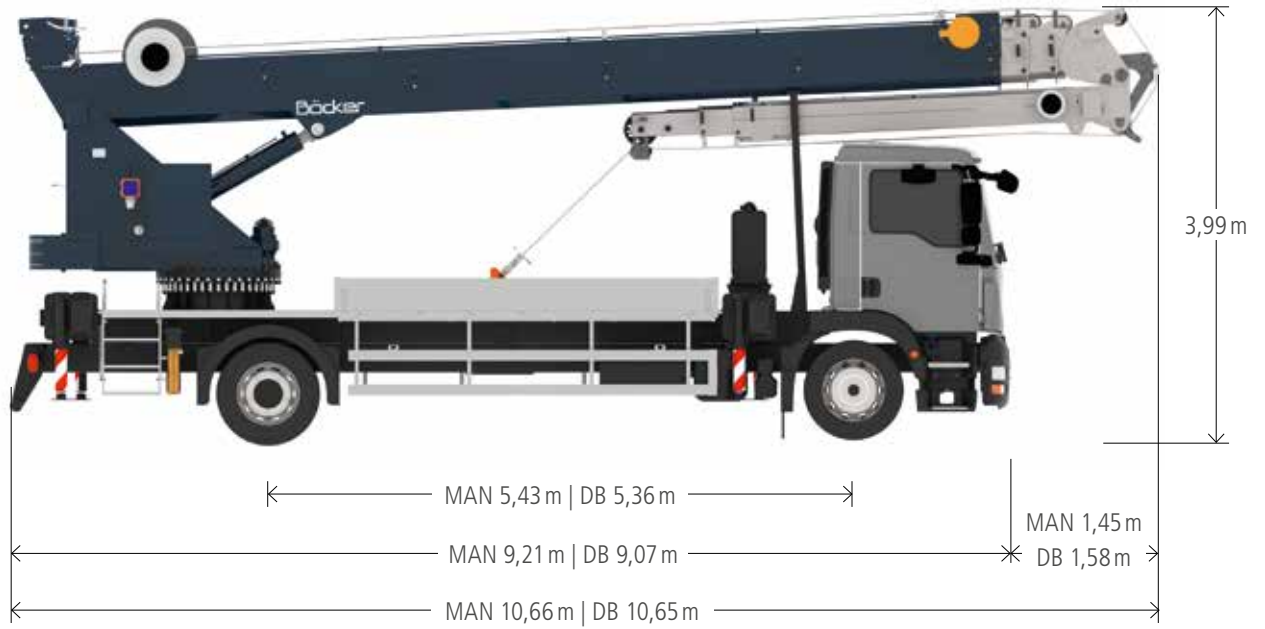

Truck Crane AK 42/4000

Technical Data

Permissible gross vehicle weight (t)	16 / 18
Max. payload (kg)	2.000 (optional 4.000)
Max. extension length (m)	42,0
Working height up to boom (m)	33,7
Boom extendable (m)	4,6 / 6,8 / 9,0
Boom payload (kg)	2.000 / 1.500 / 800
Main mast angle (degrees)	87
Boom angle (degrees)	157
Pivoting range (degrees)	+/- 310
Hook speed (m/min)	50
Range for crane operation at 250 kg (m)	35,0 / 32,3
Range for crane operation at 500 kg (m)	30,0 / 28,0
Range for crane operation at 1 t (m)	22,0 / 21,0
Range for crane operation at 2 t (m)	14,0 / 14,0
Range for crane operation at 4 t (m)	8,2 / 8,2
Range for crane operation at 6 t (m)	-
Range for crane operation at 12 t (m)	-
Range for platform operation with rotating basket (m)	30,2 / 27,5 at 250 kg 33,0 / 30,0 at 100 kg
Range for platform operation with non-rotating basket (m)	30,2 / 27,5 at 250 kg 33,0 / 30,0 at 100 kg
Working height with rotating basket max. (m)	38,1
Working height with non-rotating basket max. (m)	42,2

All rights reserved for changes. All specified values are maximum values.

The AK 42/4000 is the power pack on a 15 t truck. Thanks to its 2 t winch this crane easily lifts heavy loads with and underlines its strengths by surpassing working ranges. The compact truck crane lifts a maximum load of 4 t and reaches a maximum radius of 22 m with a load of 1000 kg. This performance data shows that the AK 42/4000 is the perfect crane for ambitious roofers, carpenters or even solar and metal manufacturers.

This versatile crane can be converted into a fully-fledged work platform in short time thanks to its Easy-Lock-System. The particular strong aluminium boom always guarantees precise lowering of the load.

Böcker
MY WAY TO THE TOP

Working range crane operation

Working range platform operation

All weights are in kg.
Measurements can fluctuate slightly.

Dimensions

Böcker

www.boecker.de

Boecker UK Limited