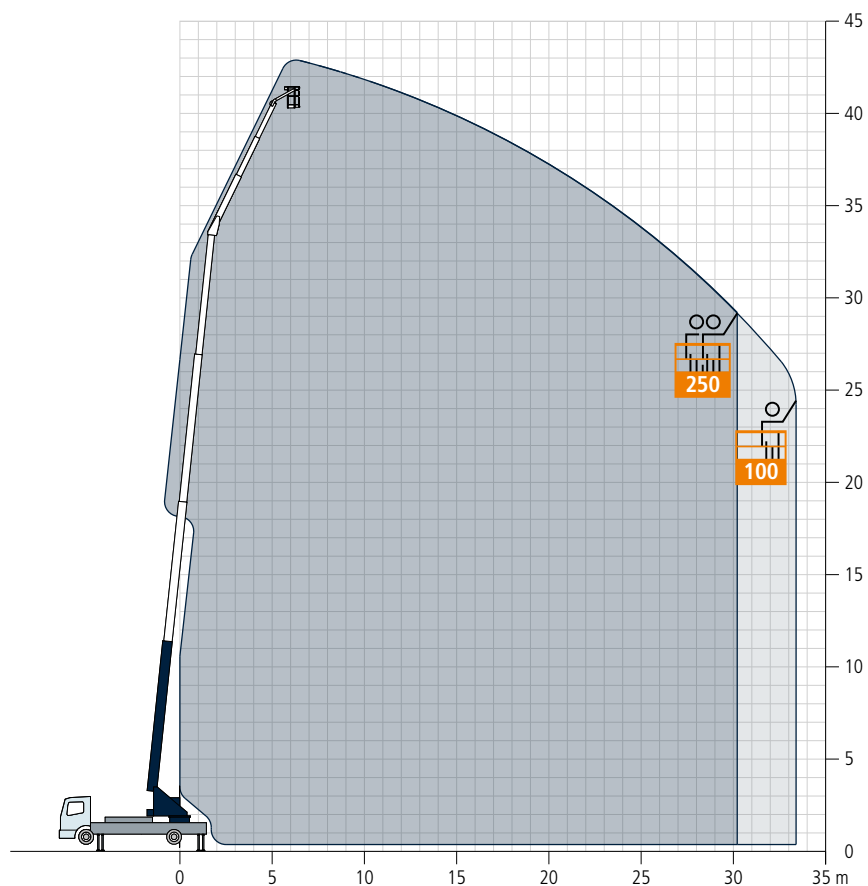

Truck Crane AK 42/4000

Technical Data

Permissible gross vehicle weight (t)	16 / 18
Max. payload (kg)	2.000 (optional 4.000)
Max. extension length (m)	42,0
Working height up to boom (m)	33,7
Boom extendable (m)	4,6 / 6,8 / 9,0
Boom payload (kg)	2.000 / 1.500 / 800
Main mast angle (degrees)	87
Boom angle (degrees)	157
Pivoting range (degrees)	+/- 310
Hook speed (m/min)	50
Range for crane operation at 250 kg (m)	35,0 / 32,3
Range for crane operation at 500 kg (m)	30,0 / 28,0
Range for crane operation at 1 t (m)	22,0 / 21,0
Range for crane operation at 2 t (m)	14,0 / 14,0
Range for crane operation at 4 t (m)	8,2 / 8,2
Range for crane operation at 6 t (m)	-
Range for crane operation at 12 t (m)	-
Range for platform operation with rotating basket (m)	30,2 / 27,5 at 250 kg 33,0 / 30,0 at 100 kg
Range for platform operation with non-rotating basket (m)	30,2 / 27,5 at 250 kg 33,0 / 30,0 at 100 kg
Working height with rotating basket max. (m)	38,1
Working height with non-rotating basket max. (m)	42,2

All rights reserved for changes. All specified values are maximum values.

The AK 42/4000 is the power pack on a 15 t truck. Thanks to its 2 t winch this crane easily lifts heavy loads with and underlines its strengths by surpassing working ranges. The compact truck crane lifts a maximum load of 4 t and reaches a maximum radius of 22 m with a load of 1000 kg. This performance data shows that the AK 42/4000 is the perfect crane for ambitious roofers, carpenters or even solar and metal manufacturers.

This versatile crane can be converted into a fully-fledged work platform in short time thanks to its Easy-Lock-System. The particular strong aluminium boom always guarantees precise lowering of the load.

Böcker
MY WAY TO THE TOP

Working range crane operation

Working range platform operation

All weights are in kg.
Measurements can fluctuate slightly.

Dimensions

Böcker

www.boecker.de

Boecker UK Limited