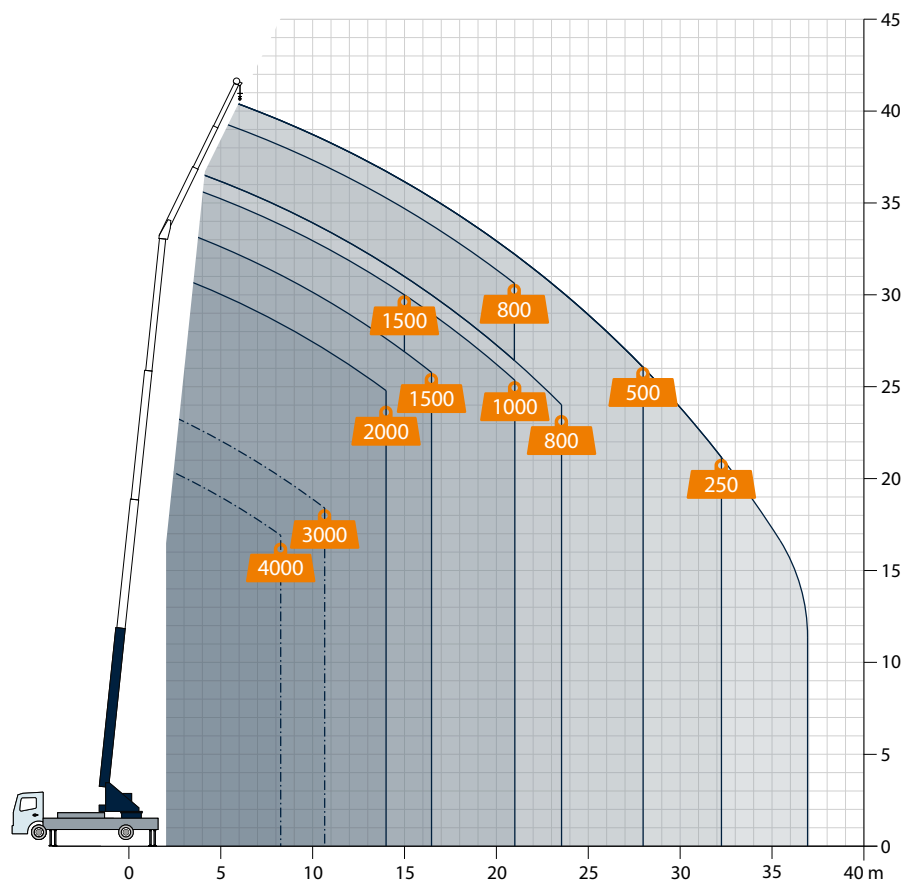

Truck Crane AK 42/4000

Technical Data

Permissible gross vehicle weight (t)	16 / 18
Max. payload (kg)	2.000 (optional 4.000)
Max. extension length (m)	42,0
Working height up to boom (m)	33,7
Boom extendable (m)	4,6 / 6,8 / 9,0
Boom payload (kg)	2.000 / 1.500 / 800
Main mast angle (degrees)	87
Boom angle (degrees)	157
Pivoting range (degrees)	+/- 310
Hook speed (m/min)	50
Range for crane operation at 250 kg (m)	35,0 / 32,3
Range for crane operation at 500 kg (m)	30,0 / 28,0
Range for crane operation at 1 t (m)	22,0 / 21,0
Range for crane operation at 2 t (m)	14,0 / 14,0
Range for crane operation at 4 t (m)	8,2 / 8,2
Range for crane operation at 6 t (m)	-
Range for crane operation at 12 t (m)	-
Range for platform operation with rotating basket (m)	30,2 / 27,5 at 250 kg 33,0 / 30,0 at 100 kg
Range for platform operation with non-rotating basket (m)	30,2 / 27,5 at 250 kg 33,0 / 30,0 at 100 kg
Working height with rotating basket max. (m)	38,1
Working height with non-rotating basket max. (m)	42,2

All rights reserved for changes. All specified values are maximum values.

The AK 42/4000 is the power pack on a 15 t truck. Thanks to its 2 t winch this crane easily lifts heavy loads with and underlines its strengths by surpassing working ranges. The compact truck crane lifts a maximum load of 4 t and reaches a maximum radius of 22 m with a load of 1000 kg. This performance data shows that the AK 42/4000 is the perfect crane for ambitious roofers, carpenters or even solar and metal manufacturers.

This versatile crane can be converted into a fully-fledged work platform in short time thanks to its Easy-Lock-System. The particular strong aluminium boom always guarantees precise lowering of the load.

Böcker
MY WAY TO THE TOP

Working range crane operation

Working range platform operation

All weights are in kg.
Measurements can fluctuate slightly.

Dimensions

Böcker

www.boecker.de

Boecker UK Limited