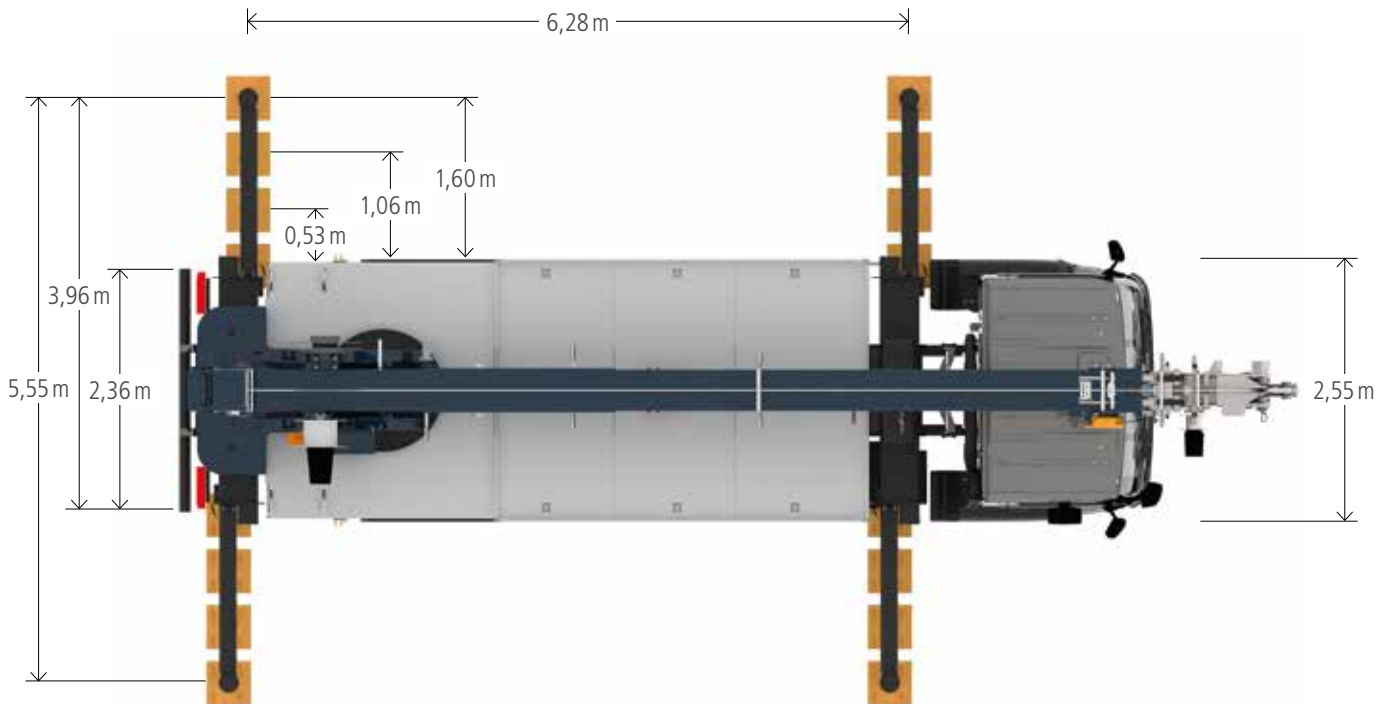

Truck Crane AK 42/4000

Technical Data

Permissible gross vehicle weight (t)	16 / 18
Max. payload (kg)	2.000 (optional 4.000)
Max. extension length (m)	42,0
Working height up to boom (m)	33,7
Boom extendable (m)	4,6 / 6,8 / 9,0
Boom payload (kg)	2.000 / 1.500 / 800
Main mast angle (degrees)	87
Boom angle (degrees)	157
Pivoting range (degrees)	+/- 310
Hook speed (m/min)	50
Range for crane operation at 250 kg (m)	35,0 / 32,3
Range for crane operation at 500 kg (m)	30,0 / 28,0
Range for crane operation at 1 t (m)	22,0 / 21,0
Range for crane operation at 2 t (m)	14,0 / 14,0
Range for crane operation at 4 t (m)	8,2 / 8,2
Range for crane operation at 6 t (m)	-
Range for crane operation at 12 t (m)	-
Range for platform operation with rotating basket (m)	30,2 / 27,5 at 250 kg 33,0 / 30,0 at 100 kg
Range for platform operation with non-rotating basket (m)	30,2 / 27,5 at 250 kg 33,0 / 30,0 at 100 kg
Working height with rotating basket max. (m)	38,1
Working height with non-rotating basket max. (m)	42,2

All rights reserved for changes. All specified values are maximum values.

The AK 42/4000 is the power pack on a 15 t truck. Thanks to its 2 t winch this crane easily lifts heavy loads with and underlines its strengths by surpassing working ranges. The compact truck crane lifts a maximum load of 4 t and reaches a maximum radius of 22 m with a load of 1000 kg. This performance data shows that the AK 42/4000 is the perfect crane for ambitious roofers, carpenters or even solar and metal manufacturers.

This versatile crane can be converted into a fully-fledged work platform in short time thanks to its Easy-Lock-System. The particular strong aluminium boom always guarantees precise lowering of the load.

Böcker
MY WAY TO THE TOP

Working range crane operation

Working range platform operation

All weights are in kg.
Measurements can fluctuate slightly.

Dimensions

Böcker

www.boecker.de

Boecker UK Limited